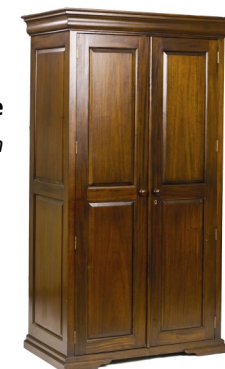

2 Door All Hanging Robe

H195 x W110 x D65cm