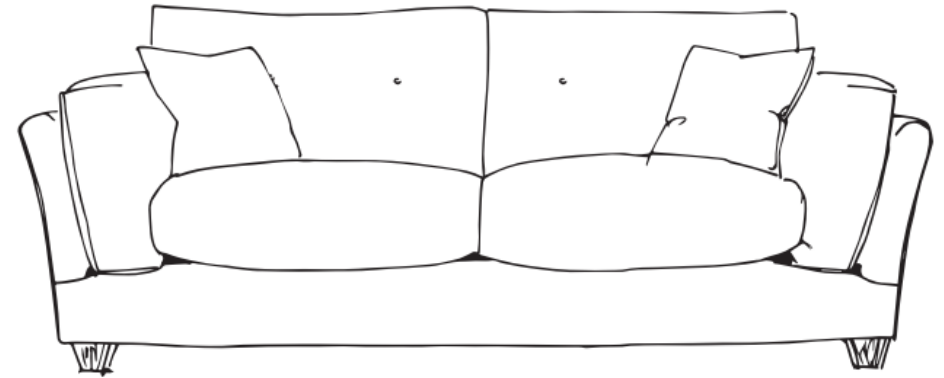

Camille Large Sofa
H92 x W221 x D99cm