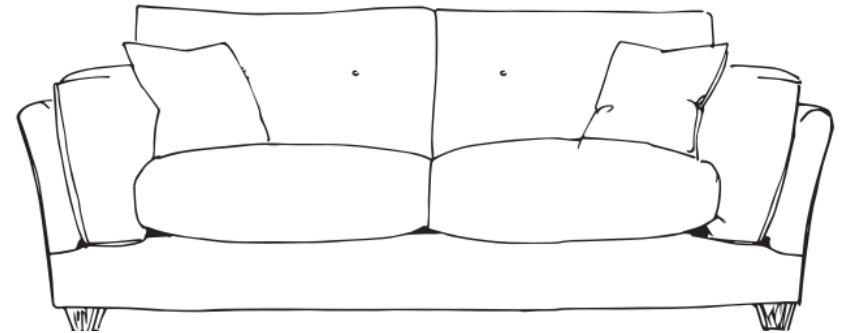

Camille Medium Sofa
H92 x W201 x D99cm