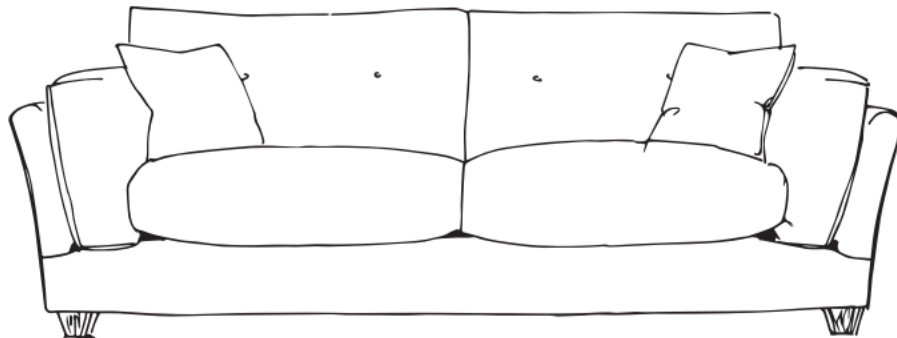

Camille — Sofa Range

Meet our Camille Range, a wonderful comfortable range however not lacking in style. The Camille Adds luxury with the beautiful buttoned back and range of colours and fabrics to choose from. A fully upholstered range with cushioned arms, The Camille is sure to be a wonder sofa to sink into at the end of the day.

- *Range of colours and fabrics to choose from*
- *Feet available in a light, medium, limed or vintage grey finish.*
- *Pillow Back Available in Extra Large, Large and Small Sofas.*

Our Sales Assistants are fully trained on this range so feel free to ask them any questions in-store or online.

CASEYS
FURNITURE

Camille Extra Large Sofa
H92 x W235 x D99cm