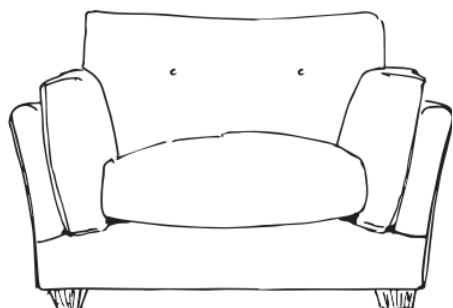

Camille Loveseat
H92 x W152 x D99cm

Camille Standard Chair
H92 x W120 x D99cm

CASEYS
FURNITURE

www.caseys.ie

Cork

65 Oliver Plunkett St. Cork,

021-4270393

Limerick

Raheen Roundabout, Limerick,

061-307070

CASEYS
FURNITURE

Camille
Sofa Range

Made From Recycled Paper

www.caseys.ie

Camille — Sofa Range

Meet our Camille Range, a wonderful comfortable range however not lacking in style. The Camille Adds luxury with the beautiful buttoned back and range of colours and fabrics to choose from. A fully upholstered range with cushioned arms, The Camille is sure to be a wonder sofa to sink into at the end of the day.

CASEYS
FURNITURE

Camille Extra Large Sofa
H92 x W235 x D99cm

Camille Large Sofa
H92 x W221 x D99cm

Camille Medium Sofa
H92 x W201 x D99cm

Camille Sofa Sofa
H92 x W186 x D99cm