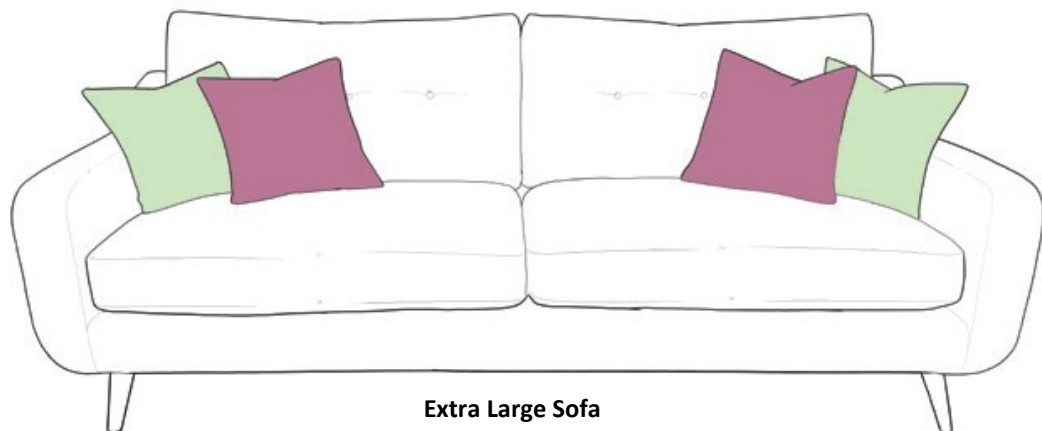

Cortland — Living Range

Simple yet sophisticated, the contemporary design of the Cortland living range pairs ample proportions and angled legs for an effortlessly inviting collection

- Traditional pinned and glued hardwood frame craft.
- Zig-zag spring seats with foam-filled cushions.
- Hand-tensioned elastic webbing back with foam covering.
- Button-detailed zipped fibre-filled back cushions.
- Zipped feather-filled scatters.
- Choice of natural or American walnut leg finish.
- Choice of fabric upholstery options.

Our Sales Assistants are fully trained on this range so feel free to ask them any questions in-store or online.

CASEYS

FURNITURE

Extra Large Sofa
H86 x W224 x D92cm