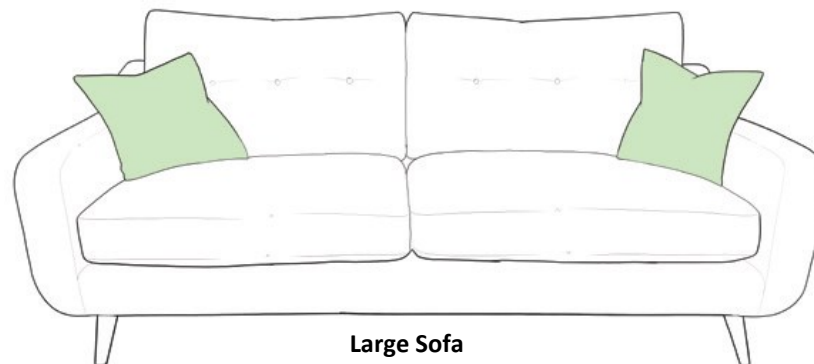

Large Sofa
H86 x W189 x D92cm