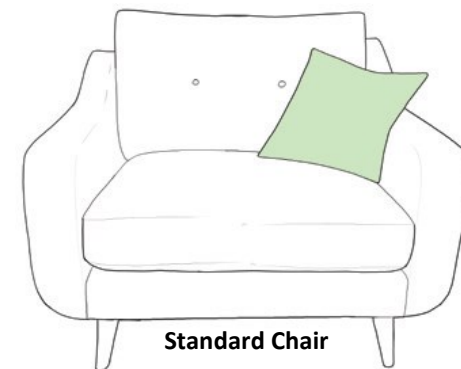

Our Sales Assistants are fully trained on this range so feel free to ask them any questions in-store or online.

CASEYS

FURNITURE

Extra Large Sofa
H86 x W224 x D92cm

Large Sofa
H86 x W189 x D92cm

Small Sofa
H86 x W154 x D92cm

Snuggler
H86 x W124 x D92cm

Standard Chair
H86 x W89 x D92cm