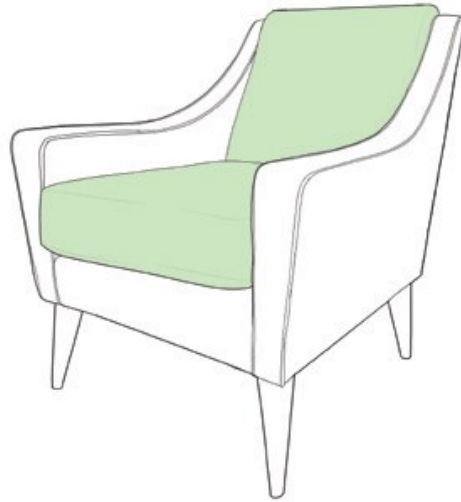

Designer Chair
H84 x W73 x D82cm

Large Bench Stool
H40 x W150 x D70cm

Small Bench Stool
H40 x W70 x D45cm

CASEYS
FURNITURE

www.caseys.ie

Cork

65 Oliver Plunkett St. Cork,

021-4270393

Limerick

Raheen Roundabout, Limerick,

061-307070

CASEYS
FURNITURE

Cortland
Living Range

Cortland — Living Range

Simple yet sophisticated, the contemporary design of the Cortland living range pairs ample proportions and angled legs for an effortlessly inviting collection

- Traditional pinned and glued hardwood frame craft.
- Zig-zag spring seats with foam-filled cushions.
- Hand-tensioned elastic webbing back with foam covering.
- Button-detailed zipped fibre-filled back cushions.
- Zipped feather-filled scatters.
- Choice of natural or American walnut leg finish.
- Choice of fabric upholstery options.