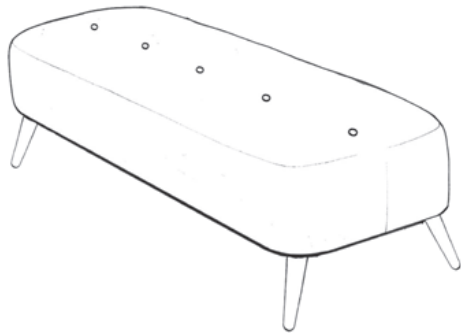

Designer Chair
H84 x W73 x D82cm

Large Bench Stool
H40 x W150 x D70cm

Small Bench Stool
H40 x W70 x D45cm

CASEYS
FURNITURE

www.caseys.ie

Cork

65 Oliver Plunkett St. Cork,

021-4270393

Limerick

Raheen Roundabout, Limerick,

061-307070

CASEYS
FURNITURE

Cortland
Living Range

Cortland — Living Range

Simple yet sophisticated, the contemporary design of the Cortland living range pairs ample proportions and angled legs for an effortlessly inviting collection

- Traditional pinned and glued hardwood frame craft.
- Zig-zag spring seats with foam-filled cushions.
- Hand-tensioned elastic webbing back with foam covering.
- Button-detailed zipped fibre-filled back cushions.
- Zipped feather-filled scatters.
- Choice of natural or American walnut leg finish.
- Choice of fabric upholstery options.

Our Sales Assistants are fully trained on this range so feel free to ask them any questions in-store or online.

CASEYS

FURNITURE

Extra Large Sofa
H86 x W224 x D92cm

Large Sofa
H86 x W189 x D92cm

Small Sofa
H86 x W154 x D92cm