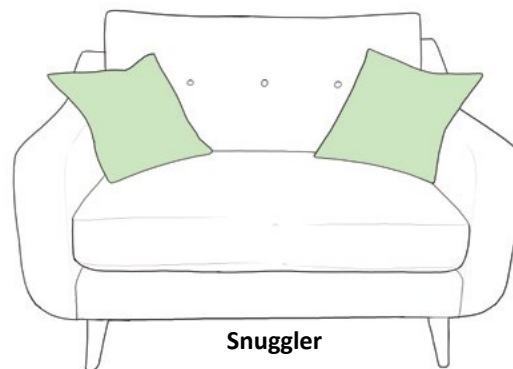

- Traditional pinned and glued hardwood frame craft.
- Zig-zag spring seats with foam-filled cushions.
- Hand-tensioned elastic webbing back with foam covering.
- Button-detailed zipped fibre-filled back cushions.
- Zipped feather-filled scatters.
- Choice of natural or American walnut leg finish.
- Choice of fabric upholstery options.

Snuggler
H86 x W124 x D92cm

Standard Chair
H86 x W89 x D92cm