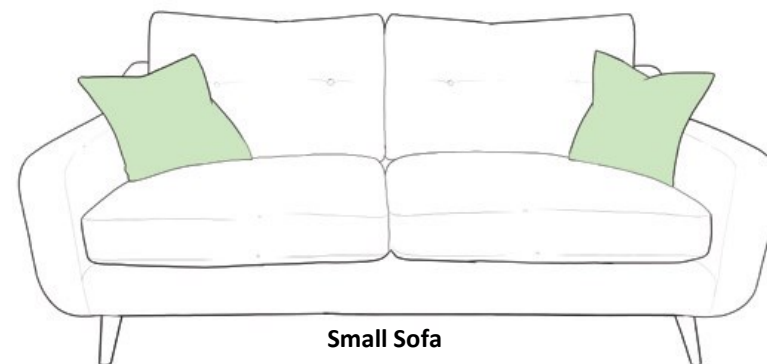

Our Sales Assistants are fully trained on this range so feel free to ask them any questions in-store or online.

CASEYS

FURNITURE

Extra Large Sofa
H86 x W224 x D92cm

Large Sofa
H86 x W189 x D92cm

Small Sofa
H86 x W154 x D92cm

Snuggler
H86 x W124 x D92cm

Standard Chair
H86 x W89 x D92cm