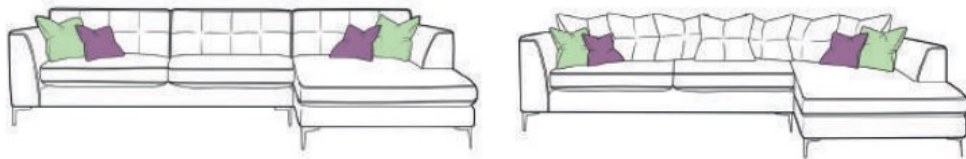

021-4270393

Limerick

Raheen Roundabout, Limerick,

061-307070

Made From Recycled Paper

www.caseys.ie

Daytona — Living Range

The Daytona is a model based on clean cut contemporary lines with sleek chrome legs and stitching to the back seats for a tailored look. The simple but elegant feel allows for these range to seamlessly feel at home in both a contemporary and traditional setting.

CASEYS

FURNITURE

Large chaise Sofa RHF/LHF (Shown in RHF)

Standard Back/ Pillow Back

H86/96x W310 x D100/160cm

Small chaise Sofa RHF/LHF

Standard Back/ Pillow Back

H86/96 x W266 x D100/160cm

Small Sofa

Standard Back/ Pillow Back

H86/96x W160 x D100cm

X Large Sofa

Standard Back/ Pillow Back

H86/96x W230 x D100cm

Large Sofa

Standard Back/ Pillow Back