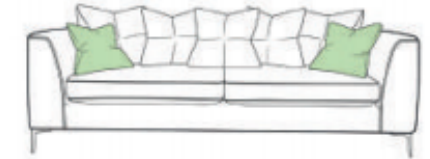

CASEYS

FURNITURE

Large chaise Sofa RHF/LHF (Shown in RHF)

Standard Back/ Pillow Back

H86/96x W310 x D100/160cm

Small chaise Sofa RHF/LHF

Standard Back/ Pillow Back

H86/96 x W266 x D100/160cm

Small Sofa

Standard Back/ Pillow Back

H86/96x W160 x D100cm

X Large Sofa

Standard Back/ Pillow Back

H86/96x W230 x D100cm

Large Sofa

Standard Back/ Pillow Back