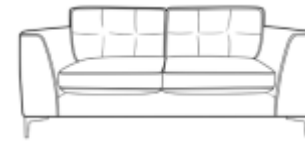

CASEYS

FURNITURE

Large chaise Sofa RHF/LHF (Shown in RHF)

Standard Back/ Pillow Back

H86/96x W310 x D100/160cm

Small chaise Sofa RHF/LHF

Standard Back/ Pillow Back

H86/96 x W266 x D100/160cm

Small Sofa

Standard Back/ Pillow Back

H86/96x W160 x D100cm

X Large Sofa

Standard Back/ Pillow Back

H86/96x W230 x D100cm

Large Sofa

Standard Back/ Pillow Back