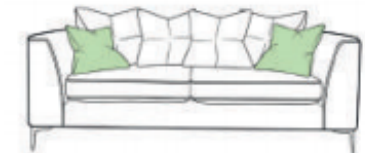

CASEYS

FURNITURE

Large chaise Sofa RHF/LHF (Shown in RHF)

Standard Back/ Pillow Back

H86/96x W310 x D100/160cm

Small chaise Sofa RHF/LHF

Standard Back/ Pillow Back

H86/96 x W266 x D100/160cm

Small Sofa

Standard Back/ Pillow Back

H86/96x W160 x D100cm

X Large Sofa

Standard Back/ Pillow Back

H86/96x W230 x D100cm

Large Sofa

Standard Back/ Pillow Back

H86/96x W195 x D100cm

Snuggler

H86 x W138 x D100cm

Chair

H86 x W 103 x D100cm