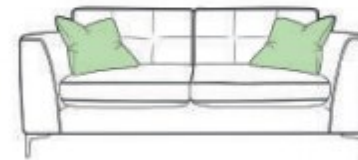

CASEYS

FURNITURE

Large chaise Sofa RHF/LHF (Shown in RHF)

Standard Back/ Pillow Back

H86/96x W310 x D100/160cm

Small chaise Sofa RHF/LHF

Standard Back/ Pillow Back

H86/96 x W266 x D100/160cm

Small Sofa

Standard Back/ Pillow Back

H86/96x W160 x D100cm

X Large Sofa

Standard Back/ Pillow Back

H86/96x W230 x D100cm

Large Sofa

Standard Back/ Pillow Back