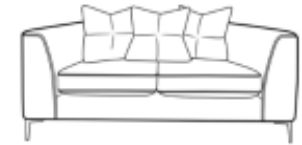

CASEYS

FURNITURE

Large chaise Sofa RHF/LHF (Shown in RHF)

Standard Back/ Pillow Back

H86/96x W310 x D100/160cm

Small chaise Sofa RHF/LHF

Standard Back/ Pillow Back

H86/96 x W266 x D100/160cm

Small Sofa

Standard Back/ Pillow Back

H86/96x W160 x D100cm

X Large Sofa

Standard Back/ Pillow Back

H86/96x W230 x D100cm

Large Sofa

Standard Back/ Pillow Back