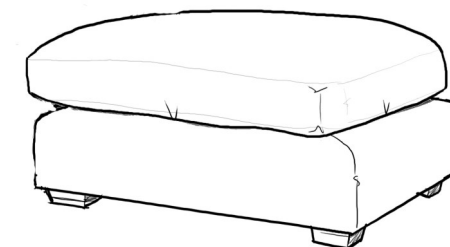

This suite is also available as a modular sofa and corner group.

**1 Arm Sofa Unit LHF**  
H89 x W197 x D108cm

**1 Arm Sofa Unit RHf**  
H89 x W197 x D108cm

**Corner Box**  
H89 x W108 x D108cm

**Armless Unit**  
H89 x W88 x D108cm

**Combi-Unit RHF**  
H89 x W305 x D197cm

**Swivel Cuddler**  
H83 x W131 x D126cm

**Midi Swivel**  
H83 x W110 x D113cm

# CASEYS

FURNITURE

**Combi-Unit LHF**  
H89 x W305 x D197cm

**Snuggler Chair**  
H89 x W134 x D104cm

**Combi-Stool**  
H50 x W92 x D92cm