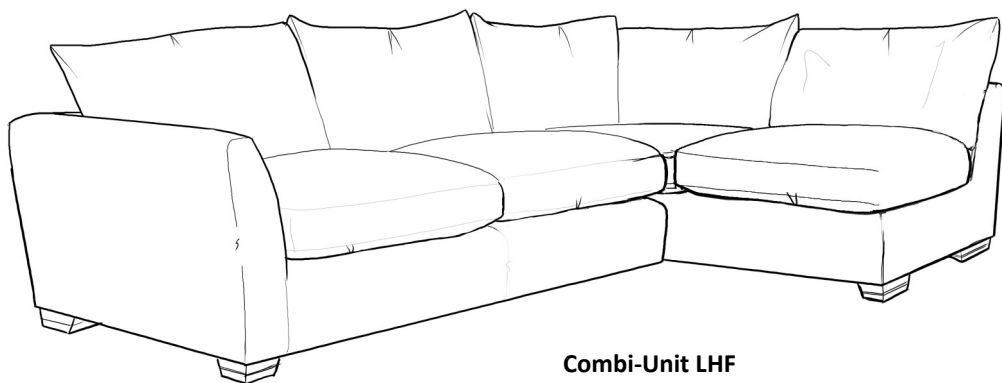

This suite is also available as a modular sofa and corner group.

**1 Arm Sofa Unit LHF**  
H89 x W197 x D108cm

**1 Arm Sofa Unit RHf**  
H89 x W197 x D108cm

**Corner Box**  
H89 x W108 x D108cm

**Armless Unit**  
H89 x W88 x D108cm

**Seat**— The Combi-Unit seat consists of a Spring Unit, the Swivel Cuddler & Midi Swivel have zig-zag springs, covered with foam.

**Seat Cushions**—The seat interiors are filled with Feather/Fibre inside zipped covers. Foam seats are also available as an alternative option.

**Combi-Unit RHF**  
H89 x W305 x D197cm

**Swivel Cuddler**  
H83 x W131 x D126cm

**Midi Swivel**  
H83 x W110 x D113cm

# CASEYS

FURNITURE

**Combi-Unit LHF**  
H89 x W305 x D197cm

**Snuggler Chair**  
H89 x W134 x D104cm

**Combi-Stool**  
H50 x W92 x D92cm