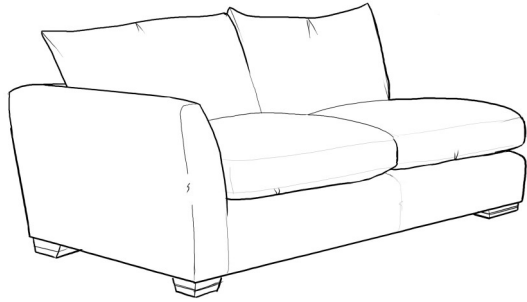

This suite is also available as a modular sofa and corner group.

**1 Arm Sofa Unit LHF**  
H89 x W197 x D108cm

**1 Arm Sofa Unit RHf**  
H89 x W197 x D108cm

**Corner Box**  
H89 x W108 x D108cm

**Armless Unit**  
H89 x W88 x D108cm

**CASEYS**  
FURNITURE

**Seat**— The Combi-Unit seat consists of a Spring Unit, the Swivel Cuddler & Midi Swivel have zig-zag springs, covered with foam.

**Seat Cushions**—The seat interiors are filled with Feather/Fibre inside zipped covers. Foam seats are also available as an alternative option.

# CASEYS

FURNITURE

**Combi-Unit LHF**  
H89 x W305 x D197cm

**Snuggler Chair**  
H89 x W134 x D104cm

**Combi-Stool**  
H50 x W92 x D92cm