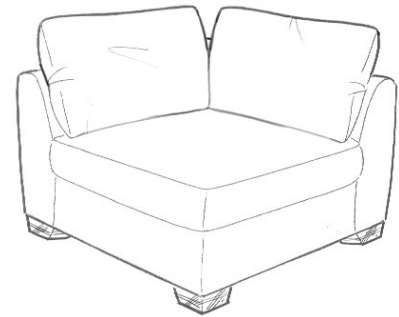

This suite is also available as a modular sofa and corner group.

**1 Arm Sofa Unit LHF**  
H89 x W197 x D108cm

**1 Arm Sofa Unit RHf**  
H89 x W197 x D108cm

**Corner Box**  
H89 x W108 x D108cm

**Armless Unit**  
H89 x W88 x D108cm

**Seat**— The Combi-Unit seat consists of a Spring Unit, the Swivel Cuddler & Midi Swivel have zig-zag springs, covered with foam.

**Seat Cushions**—The seat interiors are filled with Feather/Fibre inside zipped covers. Foam seats are also available as an alternative option.

# CASEYS

FURNITURE

**Combi-Unit LHF**  
H89 x W305 x D197cm

**Snuggler Chair**  
H89 x W134 x D104cm

**Combi-Stool**  
H50 x W92 x D92cm