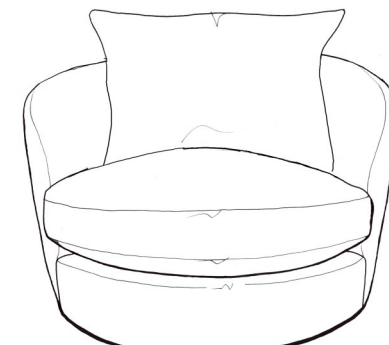

This suite is also available as a modular sofa and corner group.

**1 Arm Sofa Unit LHF**  
H89 x W197 x D108cm

**1 Arm Sofa Unit RHf**  
H89 x W197 x D108cm

**Corner Box**  
H89 x W108 x D108cm

**Armless Unit**  
H89 x W88 x D108cm

**Seat**— The Combi-Unit seat consists of a Spring Unit, the Swivel Cuddler & Midi Swivel have zig-zag springs, covered with foam.

**Seat Cushions**—The seat interiors are filled with Feather/Fibre inside zipped covers. Foam seats are also available as an alternative option.

**Combi-Unit RHF**  
H89 x W305 x D197cm

**Swivel Cuddler**  
H83 x W131 x D126cm

**Midi Swivel**  
H83 x W110 x D113cm