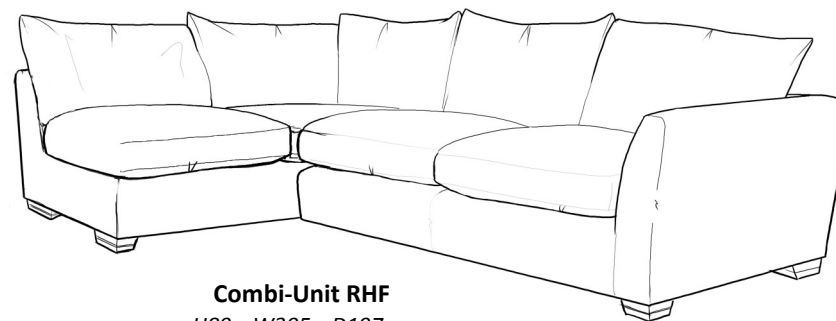

Girona — Living Range

Frame—A traditional hardwood construction pinned and glued with boarded sides.

Arms/Back—The Combi-Unit backs are made up of Superloop springs, the Swivel Cuddler and Midi Swivel have elastic webbing covered with foam.

Seat— The Combi-Unit seat consists of a Spring Unit, the Swivel Cuddler & Midi Swivel have zig-zag springs, covered with foam.

Seat Cushions—The seat interiors are filled with Feather/Fibre inside zipped covers. Foam seats are also available as an alternative option.

Feet—This model sits on solid wooden feet in a choice of Latte or Wenge coloured finish. A chrome foot is also available as an alternative option.

Optional Scatters/Bolster— *Large, Medium & Small Scatters and one size of Bolster are available.*

Combi-Unit RHF
H89 x W305 x D197cm