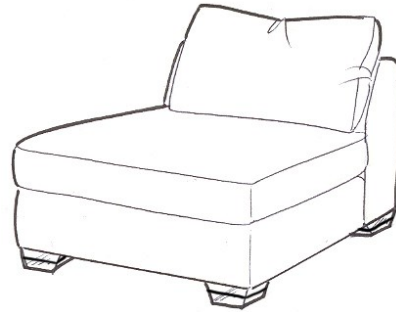

This suite is also available as a modular sofa and corner group.

**1 Arm Sofa Unit LHF**  
H89 x W197 x D108cm

**1 Arm Sofa Unit RHf**  
H89 x W197 x D108cm

**Corner Box**  
H89 x W108 x D108cm

**Armless Unit**  
H89 x W88 x D108cm

**Seat**— The Combi-Unit seat consists of a Spring Unit, the Swivel Cuddler & Midi Swivel have zig-zag springs, covered with foam.

**Seat Cushions**—The seat interiors are filled with Feather/Fibre inside zipped covers. Foam seats are also available as an alternative option.

# CASEYS

FURNITURE

**Combi-Unit LHF**  
H89 x W305 x D197cm

**Snuggler Chair**  
H89 x W134 x D104cm

**Combi-Stool**  
H50 x W92 x D92cm