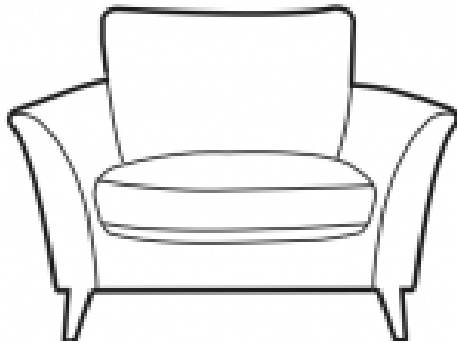

Loveseat

H100 x W120 x D102cm

Chair

H100 x W97 x D102cm

CASEYS
FURNITURE

www.caseys.ie

Cork

65 Oliver Plunkett St. Cork,

021-4270393

Limerick

Raheen Roundabout, Limerick,

061-307070

CASEYS
FURNITURE

Hindley
Living Range

Hindley — Living Range

The Hindley range features a gentle curved arm that hugs the soft dequilled duck feather arm cushions, that gives this range a relaxed Scandinavian appeal that is equally stylish and modern. The foot is shaped in the form of a skittle and the arms have a gentle curve, providing a 1970's inspired look. Hindley Range is perfect for those who enjoy simple detail and extraordinary comfort and style in their home.