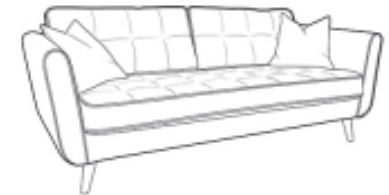

CASEYS

FURNITURE

Corner Group Right
H86 x W243 x D94/204cm

Corner Group Left
H86 x W243 x D94/204cm

Large Sofa
H86 x W213 x D94cm

Medium Sofa
H86 x W189 x D94cm

Small Sofa
H86 x W169 x D94cm

Snuggler Chair
H86 x W126 x D94cm