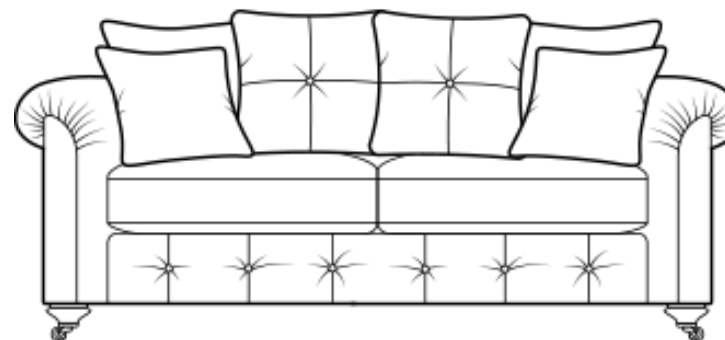

# CASEYS

FURNITURE

**Kingsley Pillow Back Grand Sofa**

*Also available in Standard Back*

*H99 x W230 x D105cm*

**Kingsley Legged Ottoman**

*H40 x W100 x D57cm*

**Kingsley Storage Stool**

*H41 x W64 x D58cm*

**Kingsley Footstool**

*H38 x W64 x D58cm*

[www.caseys.ie](http://www.caseys.ie)

**Kingsley Pillow Back 3 Seater Sofa**

*Also available in Standard Back*

*H99 x W207 x D105cm*

**Kingsley Pillow Back 2 Seater Sofa**