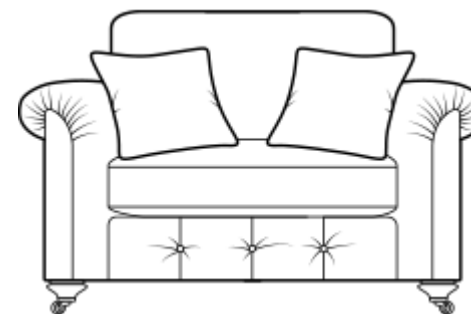

## Kingsley Living Range

**Kingsley Chair**

*Chair arm height 50mm lower than the sofa arm height.*

*H99 x W105 x D98cm*

**Kingsley Accent Chair**

*H91 x W79 x D94cm*

# CASEYS

FURNITURE

**Kingsley Pillow Back Grand Sofa**

*Also available in Standard Back*

*H99 x W230 x D105cm*

**Kingsley Legged Ottoman**

*H40 x W100 x D57cm*

**Kingsley Storage Stool**

*H41 x W64 x D58cm*

**Kingsley Footstool**

*H38 x W64 x D58cm*

[www.caseys.ie](http://www.caseys.ie)

**Kingsley Pillow Back 3 Seater Sofa**

*Also available in Standard Back*

*H99 x W207 x D105cm*

**Kingsley Pillow Back 2 Seater Sofa**

*Also available in Standard Back*

*H99 x W186 x D105cm*

**Kingsley Snuggler**

*H99 x W142 x D105cm*

[www.caseys.ie](http://www.caseys.ie)