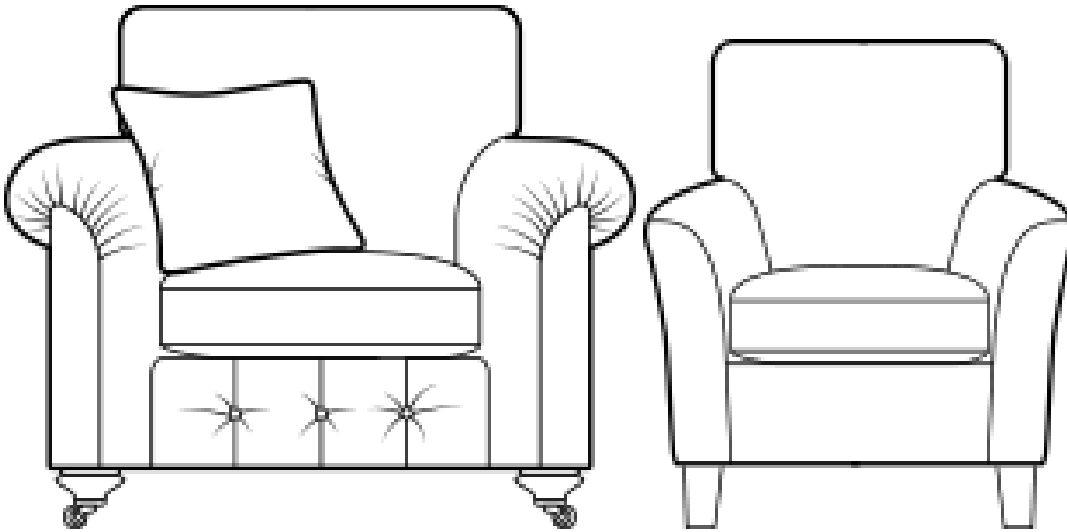

# CASEYS

FURNITURE

## Kingsley Living Range

**Kingsley Chair**

*Chair arm height 50mm lower than the sofa arm height.*

*H99 x W105 x D98cm*

**Kingsley Accent Chair**

*H91 x W79 x D94cm*

*H41 x W64 x D58cm*

**Kingsley Footstool**

*H38 x W64 x D58cm*

[www.caseys.ie](http://www.caseys.ie)

**Kingsley Pillow Back 3 Seater Sofa**

*Also available in Standard Back*

*H99 x W207 x D105cm*

**Kingsley Pillow Back 2 Seater Sofa**