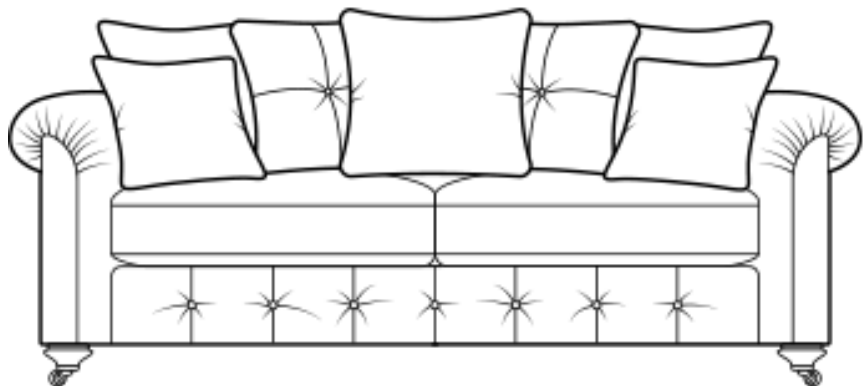

Kingsley — Living Range

The Kingsley range exudes elegance, merging classical designs with modern finishes. Hand pleated arms and deeply buttoned seats provide comfort and style, with a range of textures and colours to suit all homes.

Our Sales Assistants are fully trained on this range so feel free to ask them any questions in-store or online.

CASEYS

FURNITURE

Kingsley Pillow Back Grand Sofa

Also available in Standard Back

H99 x W230 x D105cm