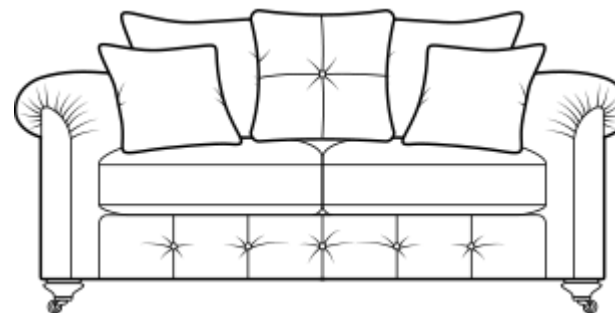

# CASEYS

FURNITURE

**Kingsley Pillow Back Grand Sofa**

*Also available in Standard Back*

*H99 x W230 x D105cm*

**Kingsley Legged Ottoman**

*H40 x W100 x D57cm*

**Kingsley Storage Stool**

*H41 x W64 x D58cm*

**Kingsley Footstool**

*H38 x W64 x D58cm*

[www.caseys.ie](http://www.caseys.ie)

**Kingsley Pillow Back 3 Seater Sofa**

*Also available in Standard Back*

*H99 x W207 x D105cm*

**Kingsley Pillow Back 2 Seater Sofa**

*Also available in Standard Back*

*H99 x W186 x D105cm*

**Kingsley Snuggler**

*H99 x W142 x D105cm*

[www.caseys.ie](http://www.caseys.ie)