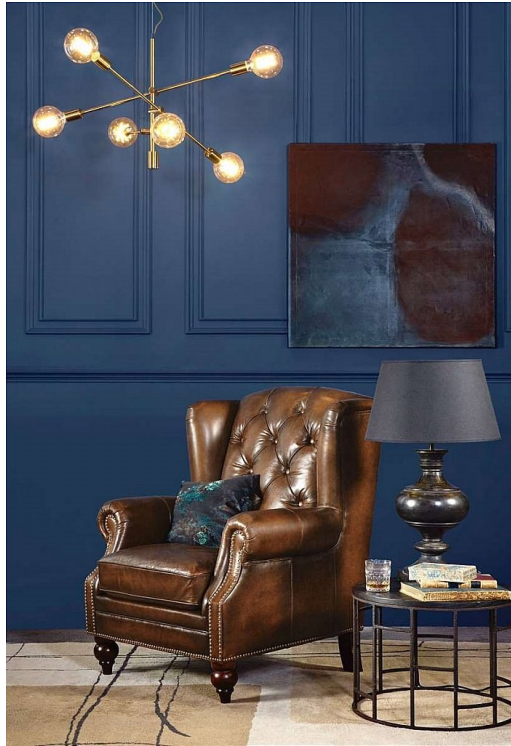

CASEYS

FURNITURE

Leopold

Sofa Range

CASEYS
FURNITURE

www.caseys.ie

Cork

65 Oliver Plunkett St. Cork,

021-4270393

Limerick

Raheen Roundabout, Limerick,

061-307070

Leopold — Sofa Range

The stunning Leopold range flourishes in the traditional chesterfield style. The classical style range with a deep button back finish is a true masterpiece.

- Deep button back finish
- High scrolled armrests

Our Sales Assistants are fully trained on this range so feel free to ask them any questions in-store or online.

CASEYS
FURNITURE

Leopold Wing Chair
H105 x W85 x D93 cm