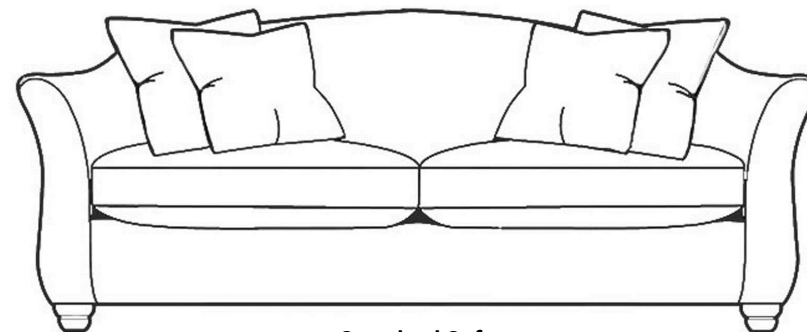

A perfect blend of beauty and practicality.

Our Sales Assistants are fully trained on this range so feel free to ask them any questions in-store or online.

CASEYS
FURNITURE

Extra Large Sofa (Optional Split)

H92 x W245 x D110cm

Large Sofa

H92 x W215 x D110cm

Standard Sofa

H92 x W195 x D110cm

Snuggler

H90 x W145 x D110cm