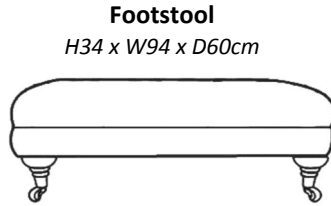

Ruby Chair
H94 x W78 x D92cm

Footstool
H34 x W94 x D60cm

Snuggler & Footstool

CASEYS
FURNITURE

www.caseys.ie

Cork
65 Oliver Plunkett St. Cork,
021-4270393

Limerick
Raheen Roundabout, Limerick,
061-307070

CASEYS
FURNITURE