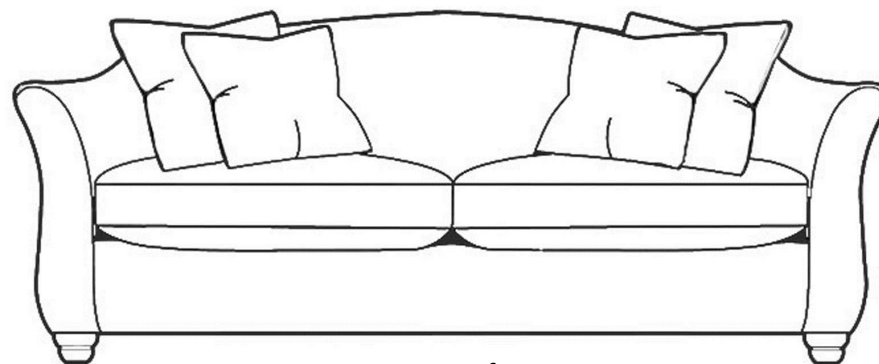

A perfect blend of beauty and practicality.

Our Sales Assistants are fully trained on this range so feel free to ask them any questions in-store or online.

CASEYS
FURNITURE

Extra Large Sofa (Optional Split)

H92 x W245 x D110cm

Large Sofa

H92 x W215 x D110cm

Standard Sofa

H92 x W195 x D110cm

Snuggler

H90 x W145 x D110cm