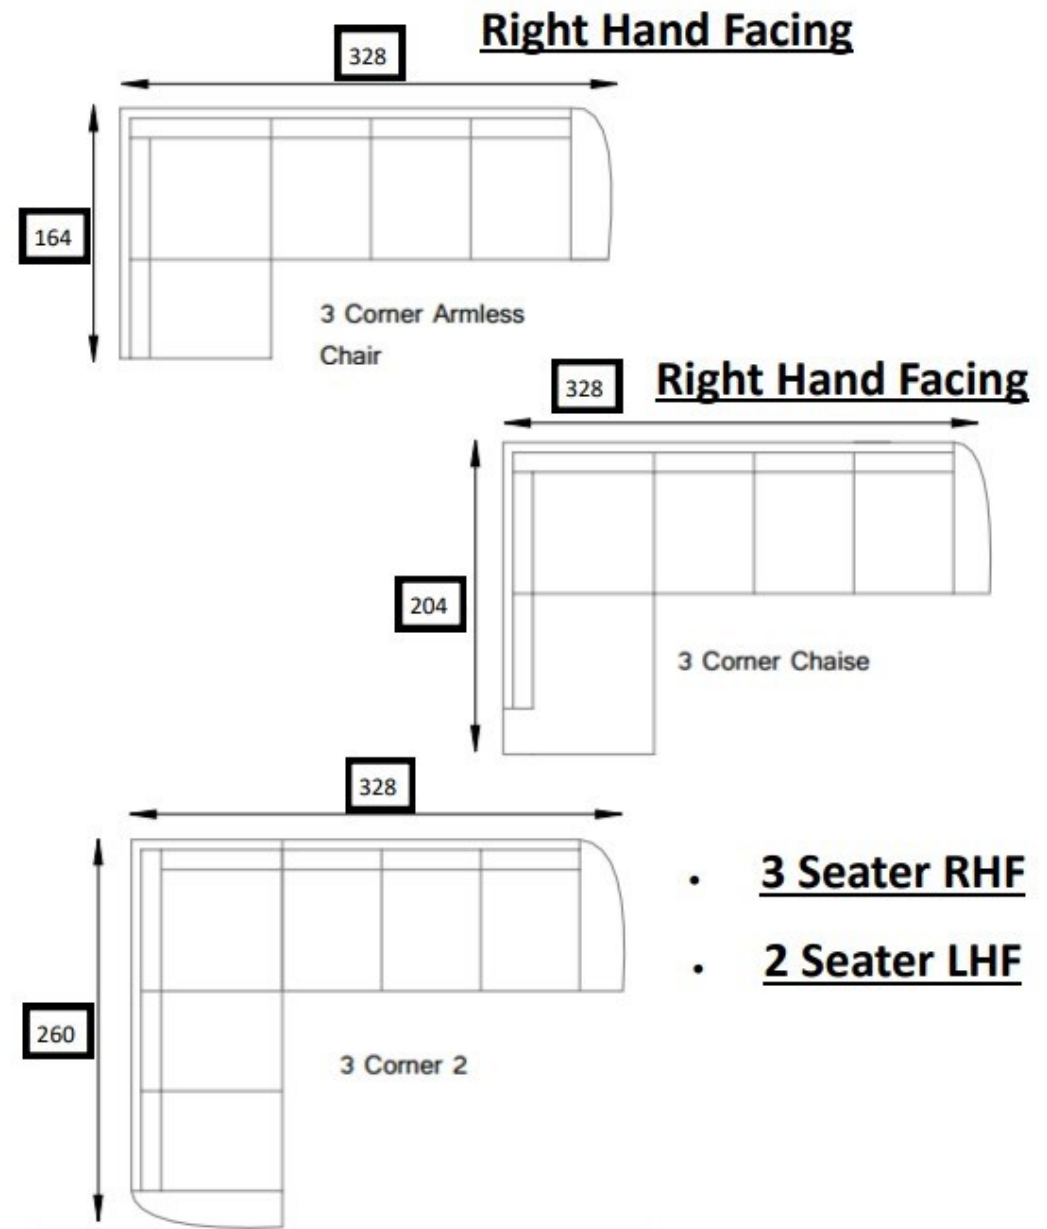

www.caseys.ie