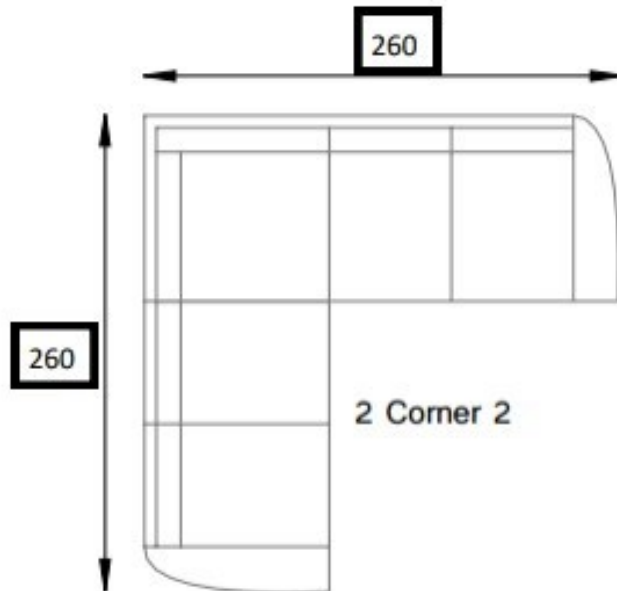

CASEYS

FURNITURE

Newport

Living Range

CASEYS
FURNITURE

www.caseys.ie

Cork

65 Oliver Plunkett St. Cork,

021-4270393

Limerick

Raheen Roundabout, Limerick,

061-307070