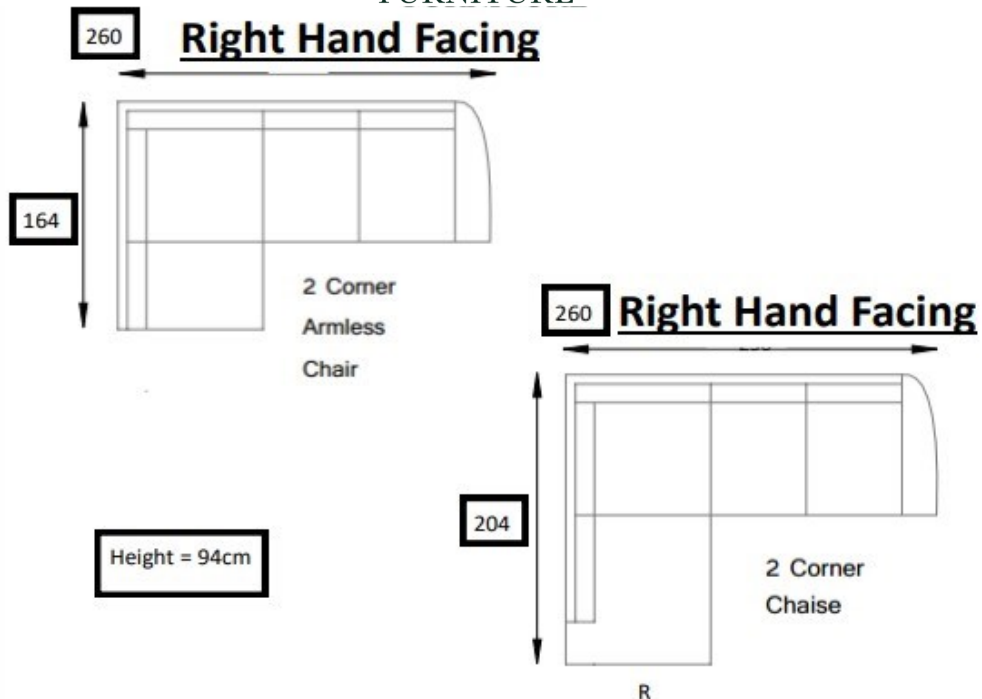

Newport — Sofa Range

The Newport is made for relaxing, harnessing shape and comfort. It has a modern silhouette that's built to last. Available in right hand facing or left hand facing allowing you to personalize the Newport to your space. Its buttoned, cushioned back contour the shape of the sofa to create a visually pleasing form. Sit back, spread out and relax without being short on space with the Newport.

Our Sales Assistants are fully trained on this range so feel free to ask them any questions in-store or online.

CASEYS
FURNITURE

www.caseys.ie