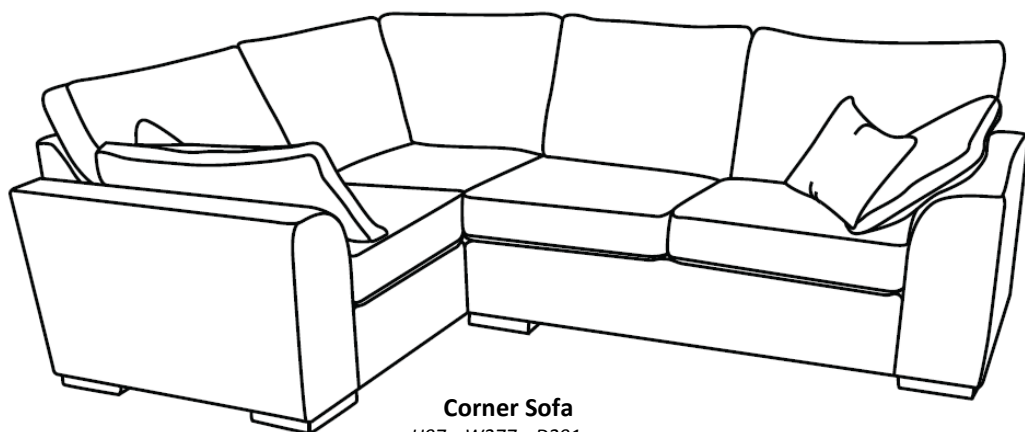

## Presley — Living

Contemporary comfort and style combine in the accommodating design of the Presley living range, a fashionably plush seating collection sure to add warmth to your home.

- Sustainably-sourced hardwood frame, glued, screwed, and stapled.
- High-tensile zig-zag sprung seat platform.
- High-resilient foam-padded tensioned elastic-webbed back platform.
- Fibre-wrapped foam-filled seat cushions.
- Blown fibre-filled back cushions.
- Duck feather-filled scatters in a thick cambric case.
- Solid beech show-wood feet.

# CASEYS

FURNITURE

**Corner Sofa**  
H97 x W277 x D201cm

**Grand Sofa**  
H97 x W247 x D99cm

**Extra Large Sofa**  
H97 x W223 x D99cm

**Large Sofa**  
H97 x W203 x D99cm