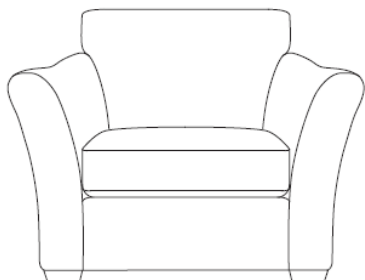

Medium Sofa
H98 x W189 x D102cm

Snuggler
H98 x W157 x D102cm

Chair
H98 x W104 x D99cm

Storage Footstool
H48 x W68 x D58cm

CASEYS
FURNITURE

www.caseys.ie

Cork

65 Oliver Plunkett St. Cork,

www.caseys.ie

Raphael— Living Range

Innovative, original and stylish, the Brooke living range caters for those who appreciate comfort, quality and fine design in equal measure.

Zig-zag sprung seating on seasoned hardwood frames ensures a structural stability to last, while blown fibre-filled back and seat cushioning gives you all the luxurious comfort you need.

Our Sales Assistants are fully trained on this range so feel free to ask them questions in-store or online.

CASEYS
FURNITURE

Corner Chaise (Left Hand Facing shown)

Available in RHF or LHF

H98 x W285 x D199cm

Grand Sofa (available split)

H98 x W251 x D102cm

Corner Sofa Right Hand Facing

Extra Large Sofa

H98 x W229 x D102cm

Corner Sofa Left Hand Facing

Corner Sofa

H98 x W272 x D198cm