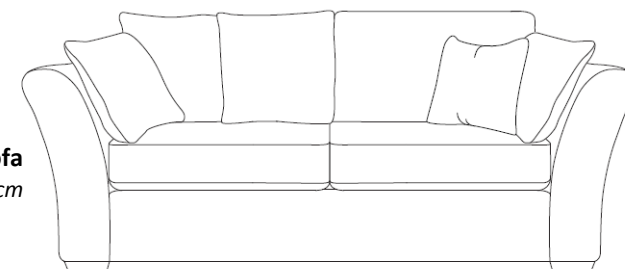

Our Sales Assistants are fully trained on this range so feel free to ask them questions in-store or online.

CASEYS
FURNITURE

Corner Chaise (Left Hand Facing shown)

Available in RHF or LHF

H98 x W285 x D199cm

Grand Sofa (available split)

H98 x W251 x D102cm

Corner Sofa Right Hand Facing

Extra Large Sofa

H98 x W229 x D102cm

Corner Sofa Left Hand Facing

Corner Sofa

H98 x W272 x D198cm