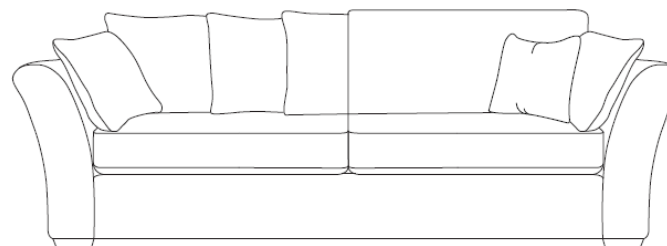

www.caseys.ie

Raphael— Living Range

Innovative, original and stylish, the Brooke living range caters for those who appreciate comfort, quality and fine design in equal measure.

Zig-zag sprung seating on seasoned hardwood frames ensures a structural stability to last, while blown fibre-filled back and seat cushioning gives you all the luxurious comfort you need.

Our Sales Assistants are fully trained on this range so feel free to ask them questions in-store or online.

CASEYS
FURNITURE

Corner Chaise (Left Hand Facing shown)

Available in RHF or LHF

H98 x W285 x D199cm

Grand Sofa (available split)

H98 x W251 x D102cm

Corner Sofa Right Hand Facing

Extra Large Sofa

H98 x W229 x D102cm

Corner Sofa Left Hand Facing

Corner Sofa

H98 x W272 x D198cm