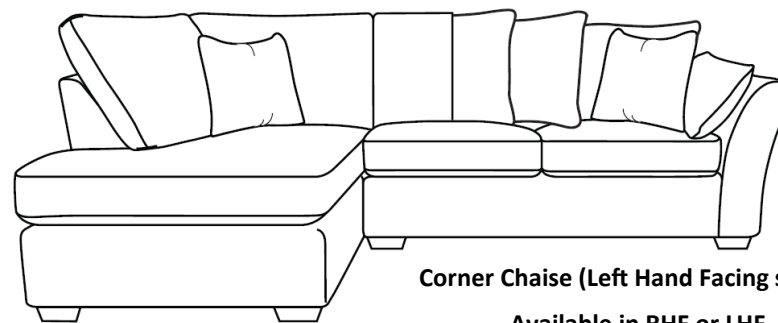

www.caseys.ie

Raphael— Living Range

Innovative, original and stylish, the Brooke living range caters for those who appreciate comfort, quality and fine design in equal measure.

Zig-zag sprung seating on seasoned hardwood frames ensures a structural stability to last, while blown fibre-filled back and seat cushioning gives you all the luxurious comfort you need.

Our Sales Assistants are fully trained on this range so feel free to ask them questions in-store or online.

CASEYS
FURNITURE

Corner Chaise (Left Hand Facing shown)

Available in RHF or LHF

H98 x W285 x D199cm

Grand Sofa (available split)

H98 x W251 x D102cm

Corner Sofa Right Hand Facing

Extra Large Sofa

H98 x W229 x D102cm

Corner Sofa Left Hand Facing

Corner Sofa

H98 x W272 x D198cm