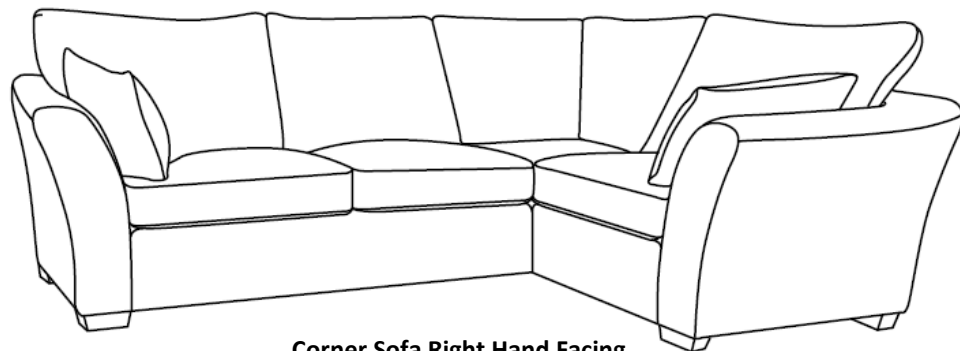

www.caseys.ie

Raphael— Living Range

Innovative, original and stylish, the Brooke living range caters for those who appreciate comfort, quality and fine design in equal measure.

Zig-zag sprung seating on seasoned hardwood frames ensures a structural stability to last, while blown fibre-filled back and seat cushioning gives you all the luxurious comfort you need.

Our Sales Assistants are fully trained on this range so feel free to ask them questions in-store or online.

CASEYS
FURNITURE

Corner Chaise (Left Hand Facing shown)

Available in RHF or LHF

H98 x W285 x D199cm

Grand Sofa (available split)

H98 x W251 x D102cm

Corner Sofa Right Hand Facing

Extra Large Sofa

H98 x W229 x D102cm

Corner Sofa Left Hand Facing

Corner Sofa

H98 x W272 x D198cm