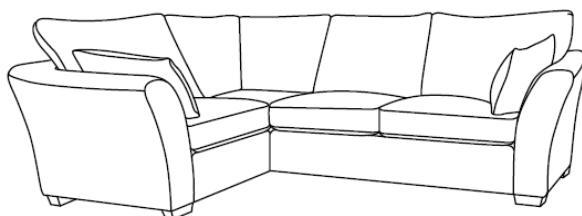

www.caseys.ie

Raphael— Living Range

Innovative, original and stylish, the Brooke living range caters for those who appreciate comfort, quality and fine design in equal measure.

Zig-zag sprung seating on seasoned hardwood frames ensures a structural stability to last, while blown fibre-filled back and seat cushioning gives you all the luxurious comfort you need.

Our Sales Assistants are fully trained on this range so feel free to ask them questions in-store or online.

CASEYS
FURNITURE

Corner Chaise (Left Hand Facing shown)

Available in RHF or LHF

H98 x W285 x D199cm

Grand Sofa (available split)

H98 x W251 x D102cm

Corner Sofa Right Hand Facing

Extra Large Sofa

H98 x W229 x D102cm

Corner Sofa Left Hand Facing

Corner Sofa

H98 x W272 x D198cm