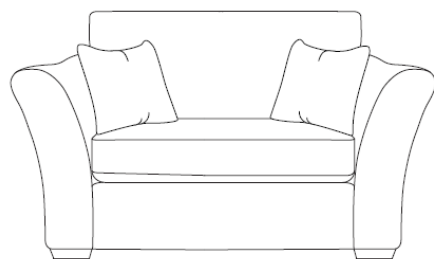

Medium Sofa
H98 x W189 x D102cm

Snuggler
H98 x W157 x D102cm

Chair
H98 x W104 x D99cm

Storage Footstool
H48 x W68 x D58cm

CASEYS
FURNITURE

www.caseys.ie

Cork

65 Oliver Plunkett St. Cork,

www.caseys.ie

Raphael— Living Range

Innovative, original and stylish, the Brooke living range caters for those who appreciate comfort, quality and fine design in equal measure.

Zig-zag sprung seating on seasoned hardwood frames ensures a structural stability to last, while blown fibre-filled back and seat cushioning gives you all the luxurious comfort you need.

Our Sales Assistants are fully trained on this range so feel free to ask them questions in-store or online.

CASEYS
FURNITURE

Corner Chaise (Left Hand Facing shown)

Available in RHF or LHF

H98 x W285 x D199cm

Grand Sofa (available split)

H98 x W251 x D102cm

Corner Sofa Right Hand Facing

Extra Large Sofa

H98 x W229 x D102cm

Corner Sofa Left Hand Facing

Corner Sofa

H98 x W272 x D198cm