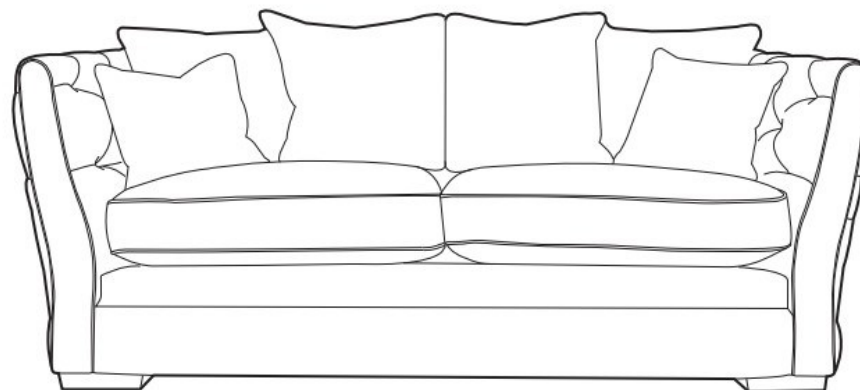

## Tulip — Sofa Range

A classically refined sofa with designer appeal. Carefully considered detailing throughout this range ensures the Tulip range exudes charm and opulence.

- Seat suspension: High tensile zig-zag springs.
- Scatter back fillings: 100% de-quilled duck feathers in a cambric case. Fibre scatter interiors available for allergies purposes.

*Our Sales Assistants are fully trained on this range so feel free to ask them any questions in-store or online.*

**CASEYS**  
FURNITURE

**Tulip Grand Split Pillow Back Sofa**

*H94 x W270 x D108cm*

*Also Available In:*

**Tulip Extra Large Split / Extra Large Pillow Back Sofa**

*H94 x W250 x D108cm*

[www.caseys.ie](http://www.caseys.ie)

**Tulip Large Pillow Back Sofa**

*H94 x W230 x D108cm*

**Tulip Pillow Back Snuggler**

*H94 x W159 x D108cm*