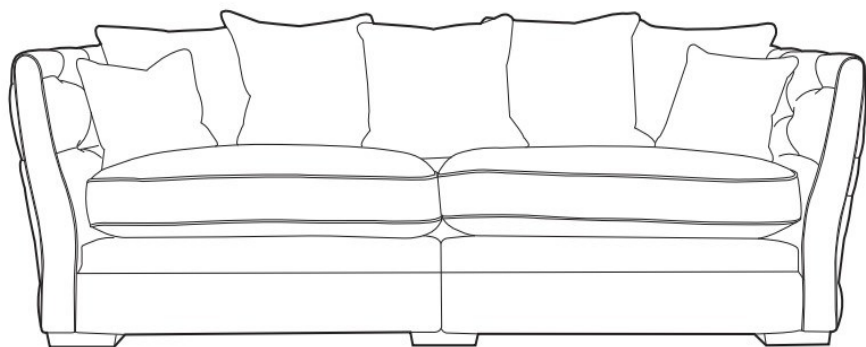

## Tulip — Sofa Range

A classically refined sofa with designer appeal. Carefully considered detailing throughout this range ensures the Tulip range exudes charm and opulence.

- Seat suspension: High tensile zig-zag springs.
- Scatter back fillings: 100% de-quilled duck feathers in a cambric case. Fibre scatter interiors available for allergies purposes.

*Our Sales Assistants are fully trained on this range so feel free to ask them any questions in-store or online.*

**CASEYS**  
FURNITURE

**Tulip Grand Split Pillow Back Sofa**

*H94 x W270 x D108cm*

*Also Available In:*