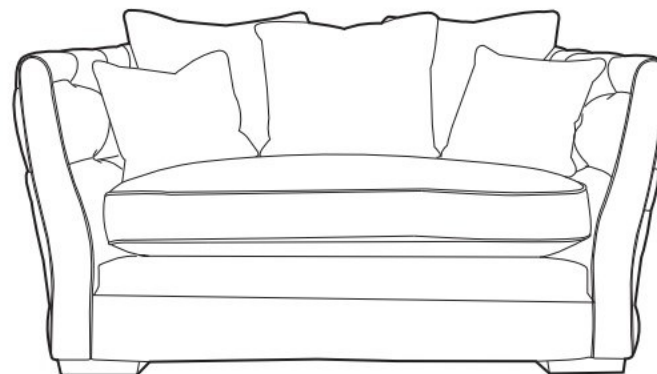

## Tulip — Sofa Range

A classically refined sofa with designer appeal. Carefully considered detailing throughout this range ensures the Tulip range exudes charm and opulence.

- Seat suspension: High tensile zig-zag springs.
- Scatter back fillings: 100% de-quilled duck feathers in a cambric case. Fibre scatter interiors available for allergies purposes.

*Our Sales Assistants are fully trained on this range so feel free to ask them any questions in-store or online.*

**CASEYS**  
FURNITURE

**Tulip Grand Split Pillow Back Sofa**

*H94 x W270 x D108cm*

*Also Available In:*

**Tulip Extra Large Split / Extra Large Pillow Back Sofa**

*H94 x W250 x D108cm*

[www.caseys.ie](http://www.caseys.ie)

**Tulip Large Pillow Back Sofa**

*H94 x W230 x D108cm*

**Tulip Pillow Back Snuggler**

*H94 x W159 x D108cm*