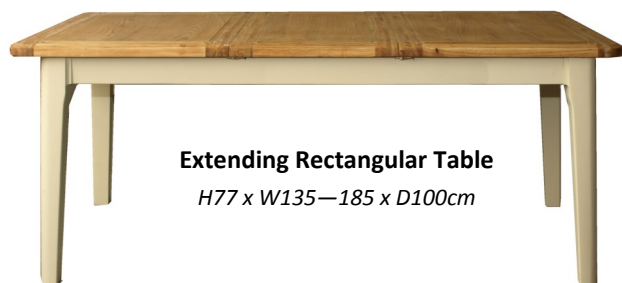

Glazed Display Top
H110 x W150 x D33cm

Large Sideboard
H89 x W150 x D45cm

Bookcase
H185 x W85 x D30cm

Console Table
H78 x W88 x D40cm

CASEYS

FURNITURE

www.caseys.ie

Cork
65 Oliver Plunkett St. Cork,
021-4270393

Limerick
Raheen Roundabout, Limerick,
061-307070

 **Made From Recycled Paper**

CASEYS

FURNITURE

Venice

Dining Range

www.caseys.ie

Venice— Dining Range

Our Sales Assistants are fully trained on this range so feel free to ask them any questions in-store or online.

CASEYS FURNITURE

Extending Rectangular Table
H77 x W135—185 x D100cm

Extending Oval Table
H77 x W165—215 x D110cm

Extending Circular Table
H77 x W110—160 x D110cm

Dining Chair
H107 x W45 x D48cm

Lamp Table
H50 x W50 x D50cm

Nest of Tables
H50 x W48 x D48cm

Coffee Table
H50 x W100 x D60cm

Small Sideboard
H89 x W105 x D45cm