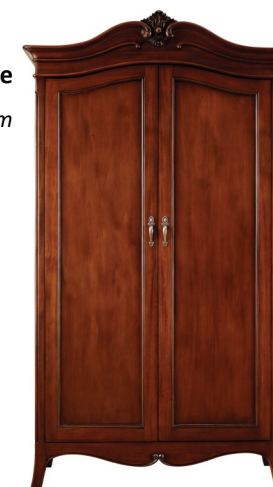

Double Wardrobe

H220 x W125 x D62cm